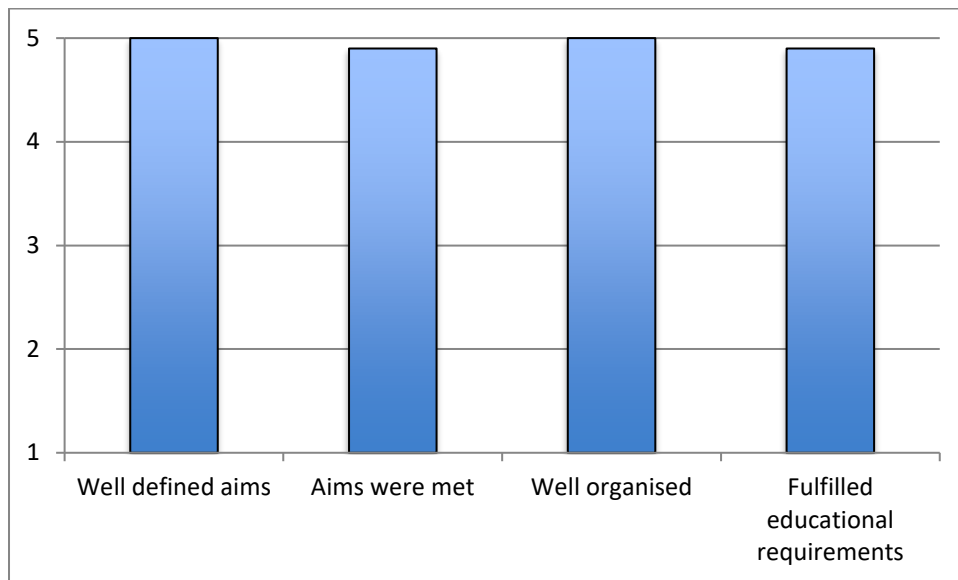

## Manchester Skull Base Course Feedback 2019

### General

1=poor; 5=excellent