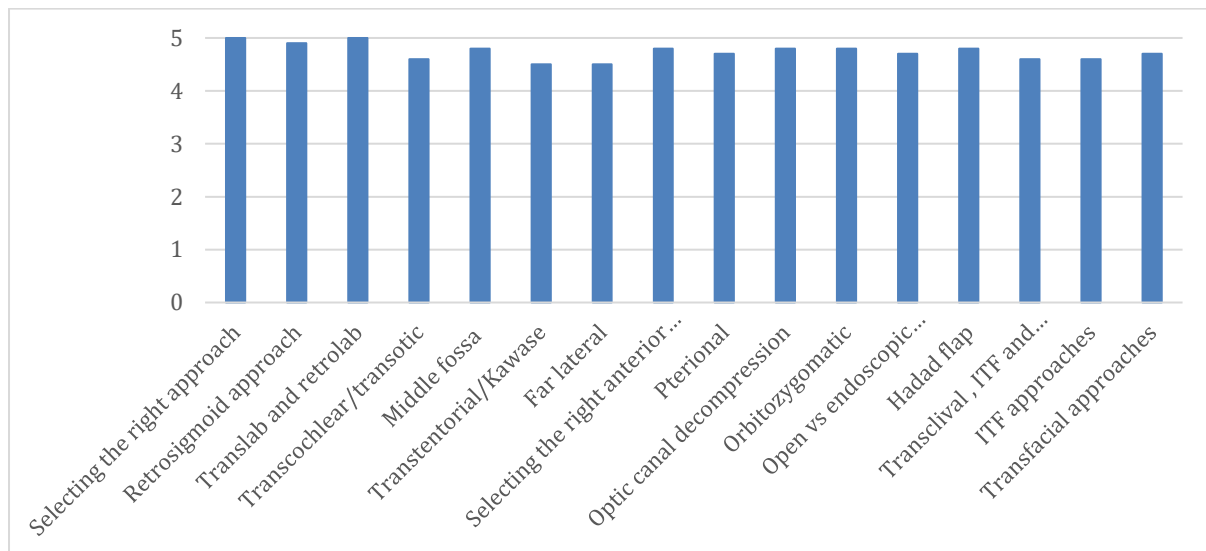

Manchester Skull Base Course Feedback 2019

General

1=poor; 5=excellent

Lectures